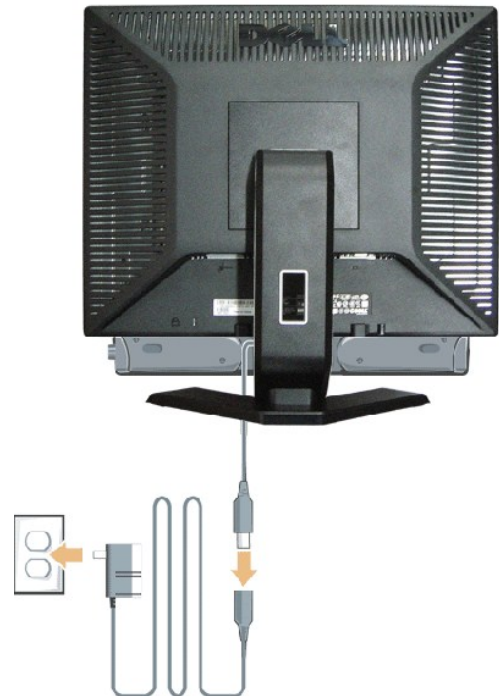

the Soundbar-w